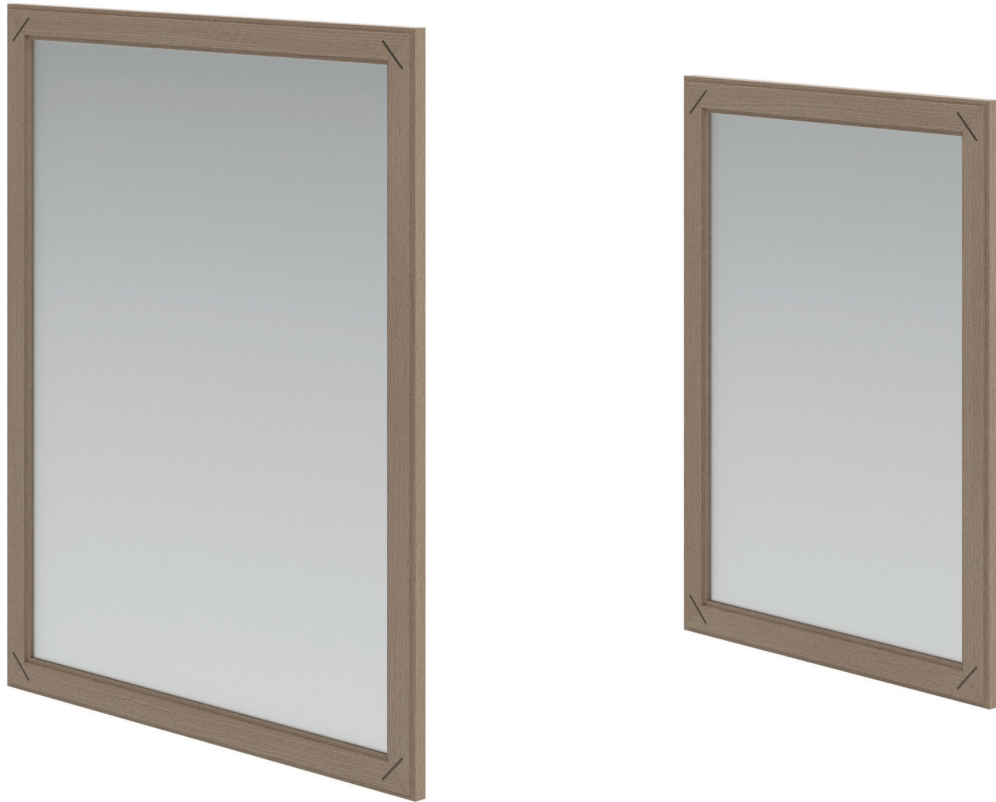

## INTERIOR DESIGN

### Mirror

Dims: W80xH100cm and W60xH80cm

Wood finishes:

Cloud

City

Smoke

Straw

Classic